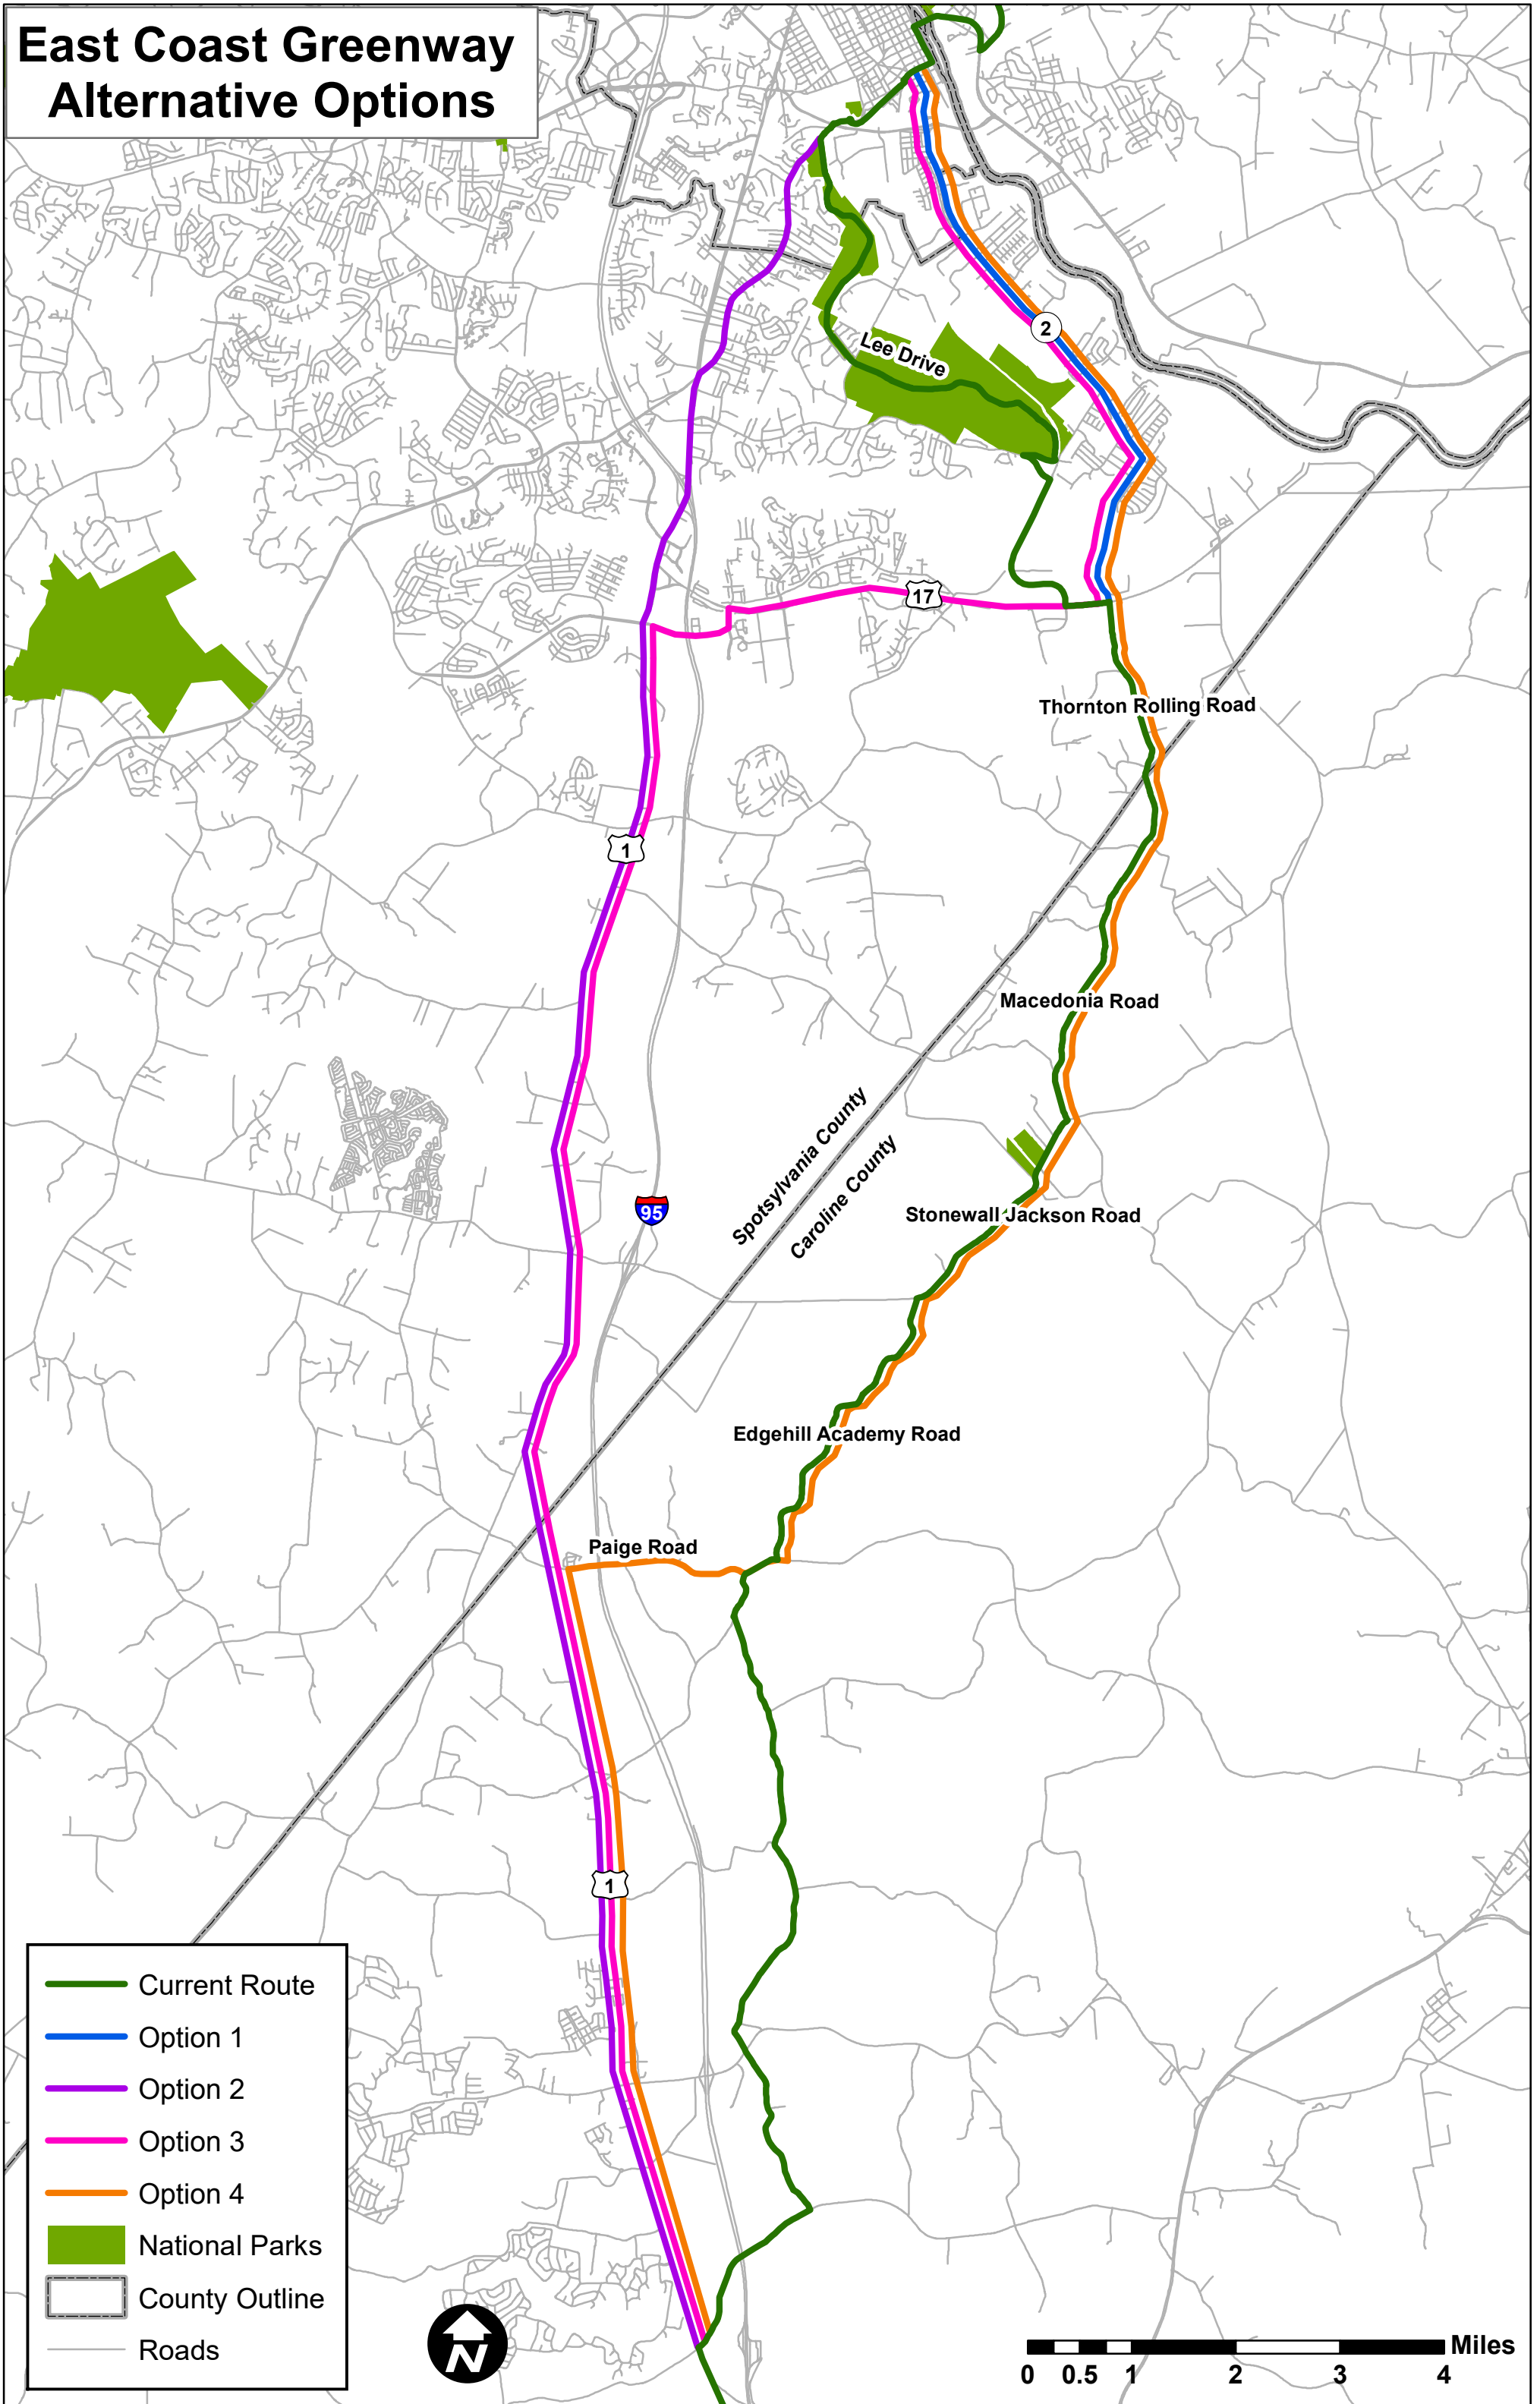

East Coast Greenway Alternative Options

- Current Route
- Option 1
- Option 2
- Option 3
- Option 4
- National Parks
- County Outline
- Roads

0 0.5 1 2 3 4 Miles