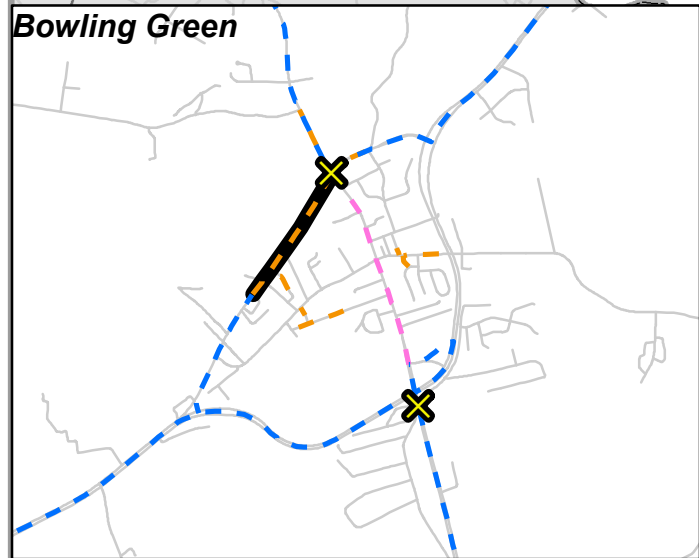

**Caroline County Bicycle and Pedestrian Needs Map:**

**Proposed**

- - - Sidewalks/Shoulders
- - - Shared Rd. Signage
- - - Sidewalks
- - - Shoulders
- X Regional Intersestion Improvements

**Existing and Committed**

- Bike Lane
- Shoulders
- United States Bike Route 1
- East Coast Greenway
- State/National Parks
- Public Parks

**George Washington Region**