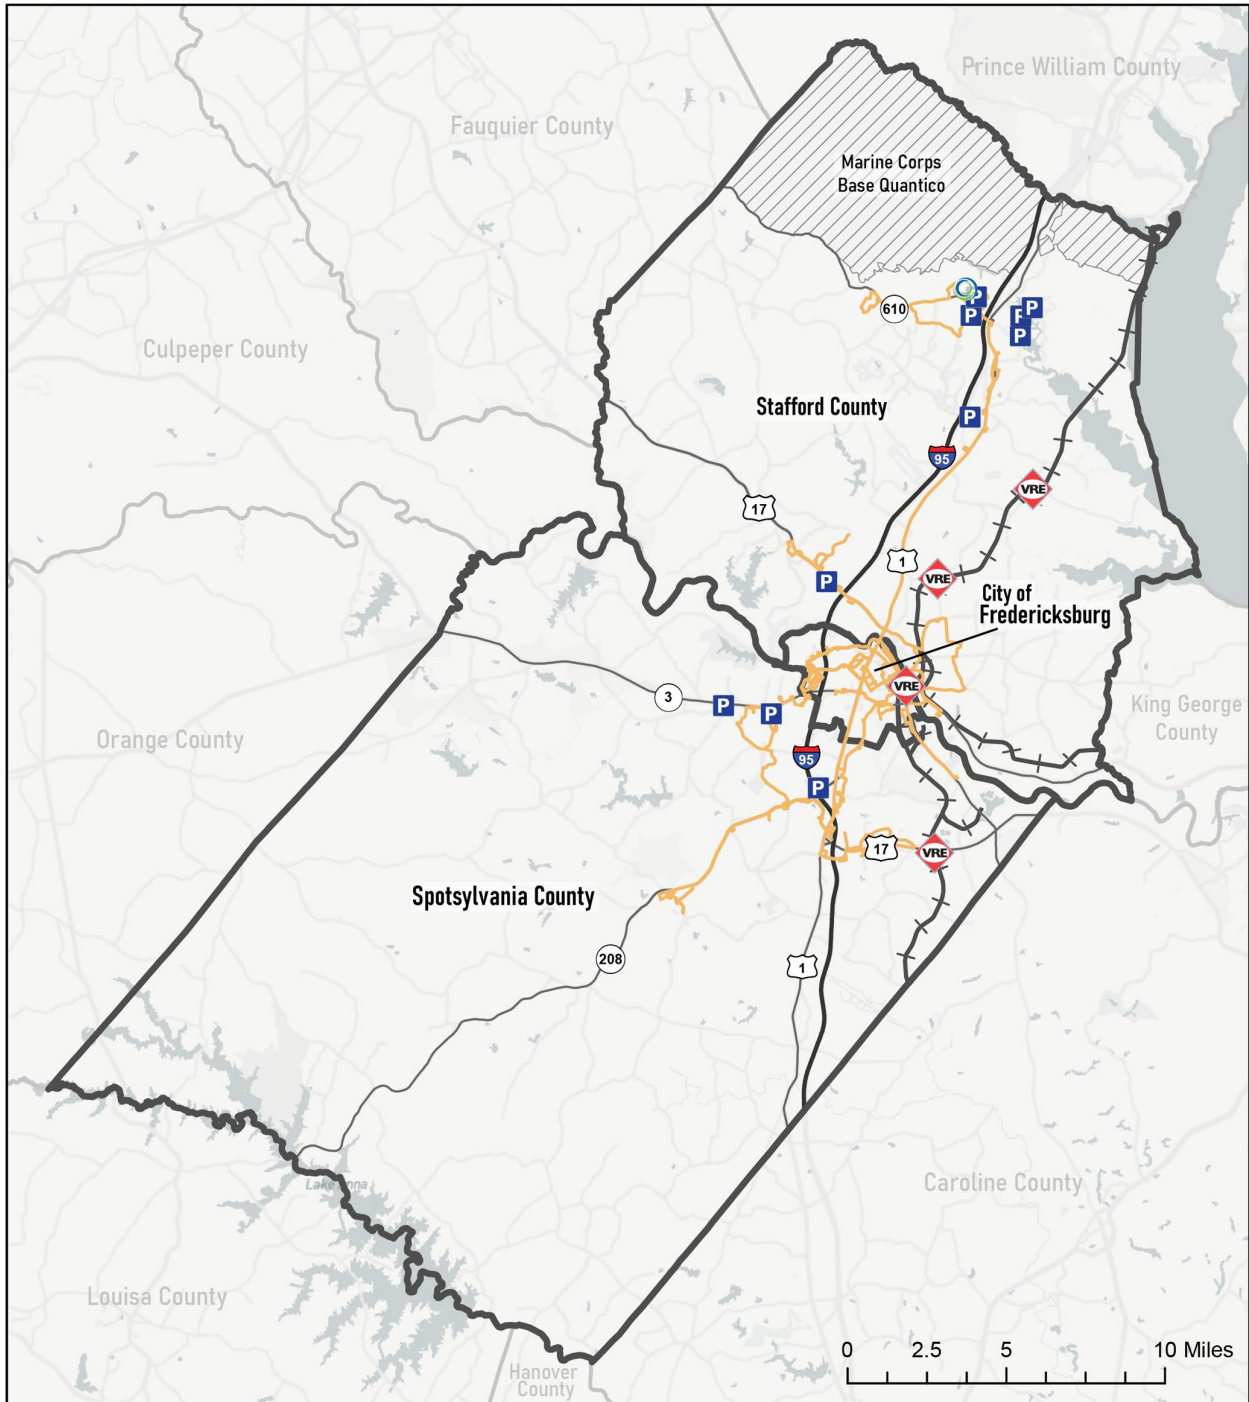

Map 5.6: Existing Transit Facilities

## 2021 Existing Transit Facilities

Virginia Railway Express (VRE)

FREDericksburg Regional Transit Bus Routes

Park & Ride Lot

OmniRide Bus Stop

Map by Jordan Chandler  
Source: VDOT Pathways for Planning