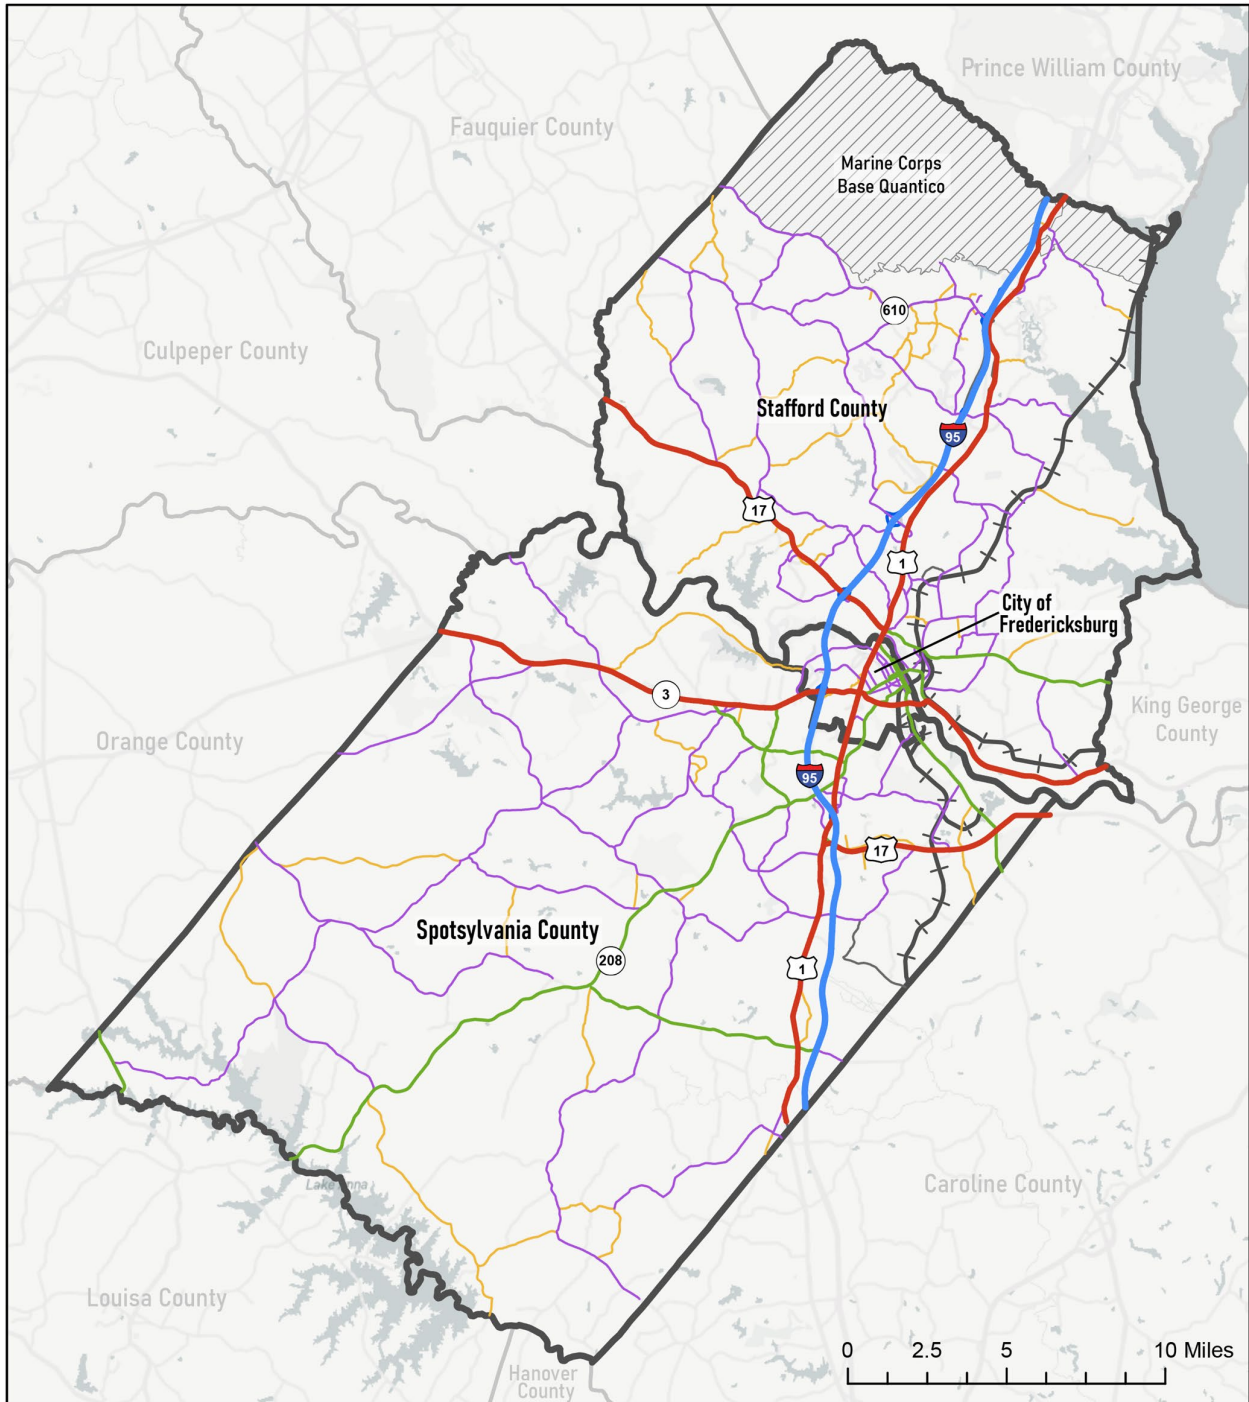

Map 5.5: Functional Highway Classification

Functional Classification on VDOT Linear Reference System Roadways

- Interstate
- Other Principal Arterial
- Minor Arterial
- Major Collector
- Minor Collector
- Local

Map by Jordan Chandler
Source: VDOT Pathways for Planning