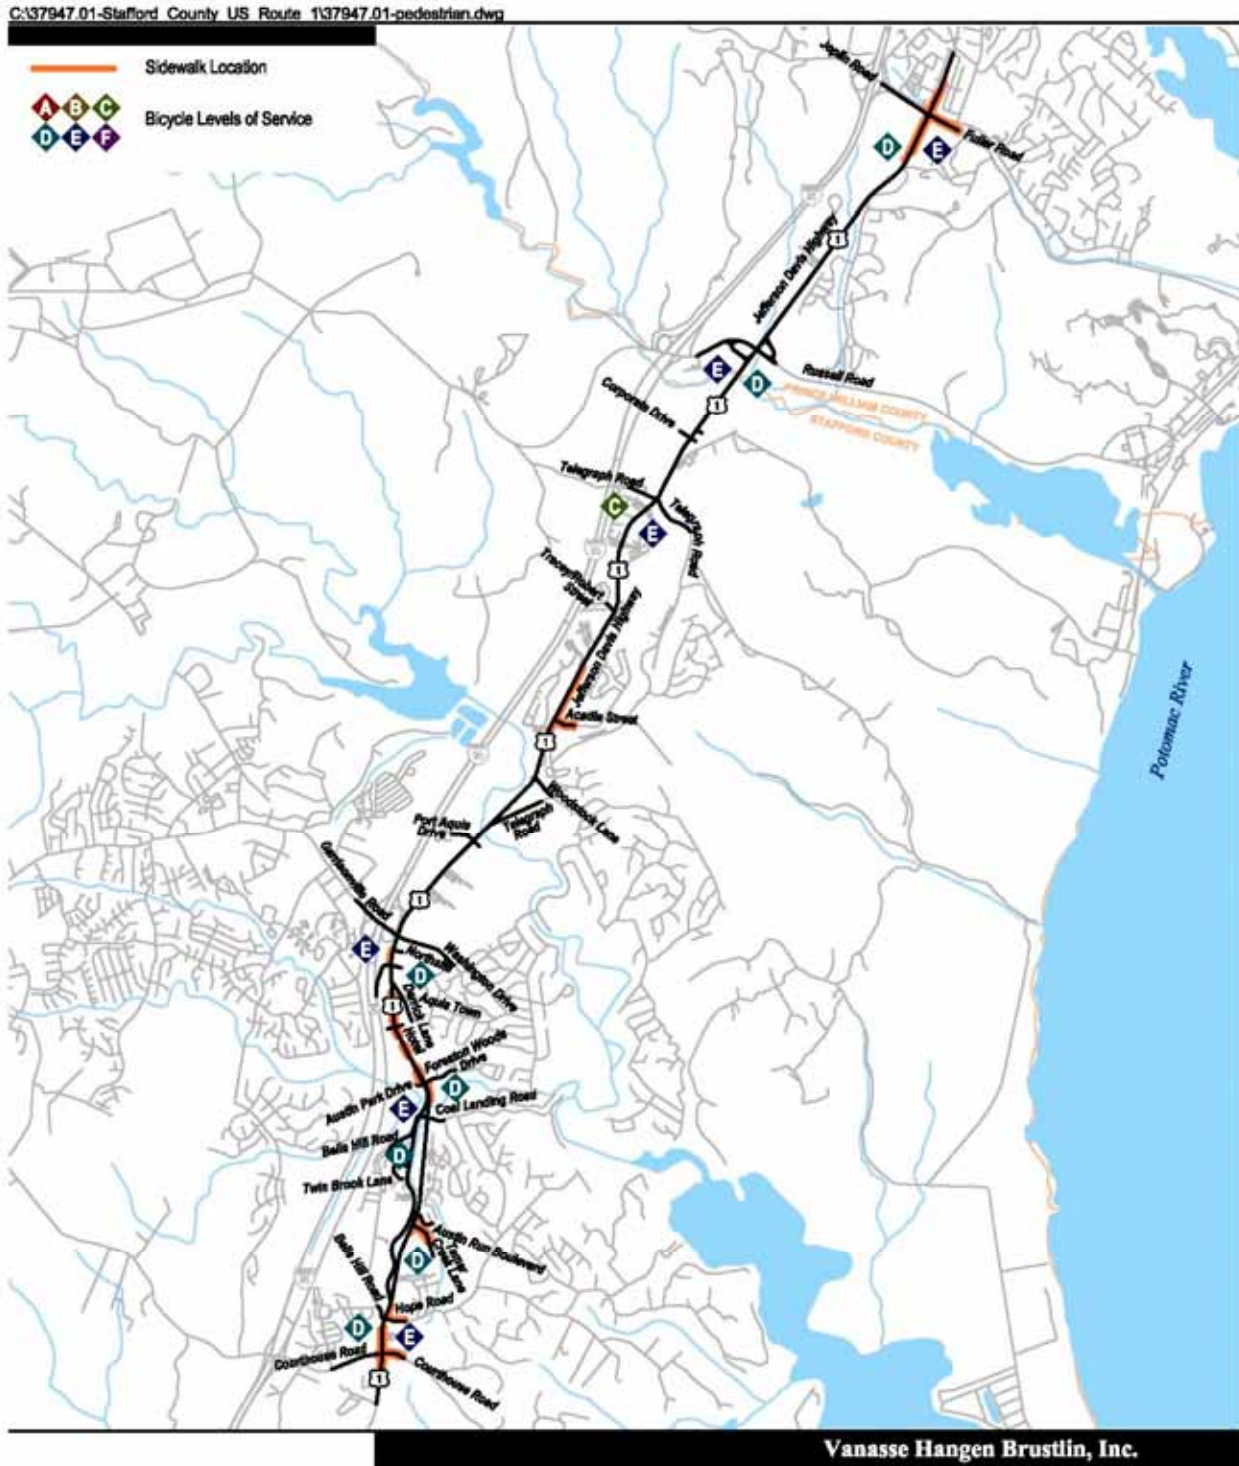

Route 1 Multimodal Corridor Study

Bicycle Levels of Service

Figure 31: Bicyclist Level of Service Ratings

Route 1 Jefferson Davis Highway
Stafford County, VA